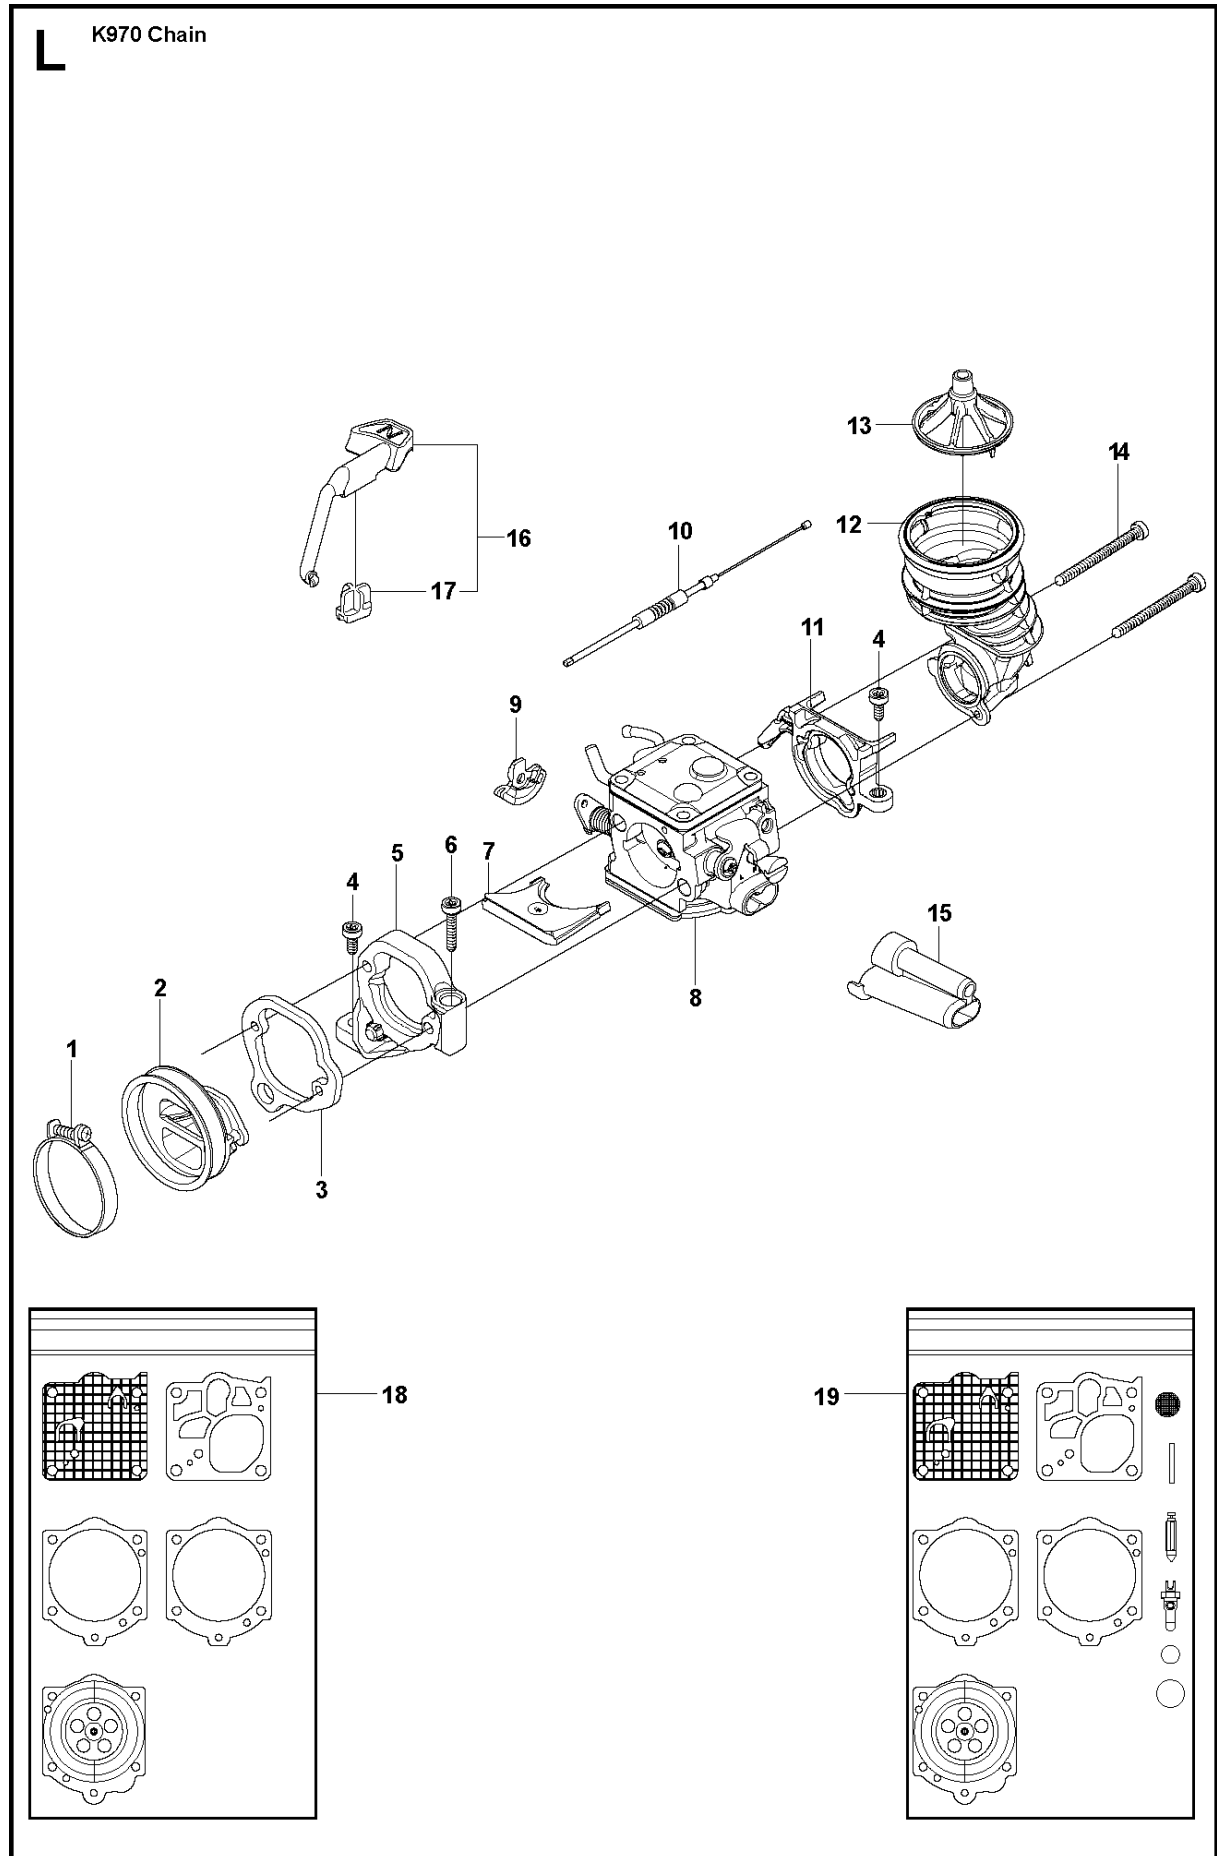

SPARE PARTS LIST

POWER CUTTERS

K970 CHAIN, 2011-12

AIR FILTER

K970 CHAIN, 2011-12

Ref	Part No	Description	Remark	QTY KIT
1	503 21 53-56	SCREW ITXSCM		2
2	503 21 53-26	SCREW ITXSCM		2
3	576 43 14-01	COVER		1
4	729 52 89-71	SCREW CRPANT		2
5	578 06 53-01	SEALING		1
6	576 73 80-01	FILTER COVER		1
7	510 24 41-04	AIR FILTER		1
8	576 42 69-03	CYLINDER COVER	Incl. 9 - 10	1
9	525 61 70-04	SEALING	L=1,2 M. Cut to fit	2
10	525 76 35-01	DECAL		1
11	503 21 53-30	SCREW ITXSCM		2
12	525 57 16-04	DECAL		1

CARBURETOR

K970 CHAIN, 2011-12

Ref	Part No	Description	Remark	QTY KIT
1	505 28 33-06	HOSE CLAMP		1
2	506 41 41-01	INLET PIPE		1
3	544 15 01-01	FLANGE		1
4	503 21 53-16	SCREW ITXSCM		2
5	544 11 39-01	CONSOLE		1
6	503 21 53-30	SCREW ITXSCM		1
7	506 41 42-01	PLATE		1
8	522 94 20-01	CARBURETOR	Walbro RWJ-5	1
9	505 14 84-01	LEVER		1
10	576 49 04-01	THROTTLE CABLE ASSY		1
11	522 85 62-01	FLANGE INLET PIPE		1
12	521 92 67-01	INLET PIPE		1
13	510 24 39-01	FILTER CONNECTION		1
14	501 97 18-01	SCREW ITXSCM		2
15	544 23 26-01	CHISEL GUIDE		1
16	506 23 20-11	CHOKE	Incl. 17	1
17	506 27 25-01	WEAR PROTECTION		1
18	502 44 58-01	GASKET KIT	Walbro RWJ-5	1
19	502 44 59-01	REPAIR KIT	Walbro RWJ-5	1

CLUTCH COVER

K970 CHAIN, 2011-12

Ref	Part No	Description	Remark	QTY KIT
1	506 33 25-05	CLUTCH COVER	Incl. 2, 3	1
2	544 87 23-01	LABEL		1
3	544 05 77-01	GUIDE PIN	Incl. 4	1
4	740 42 04-00	O-RING		2
5	506 34 10-04	LEVER	Incl. 7	1
6	506 39 88-01	ADJUSTING NUT		1
7	740 48 18-02	O-RING		1
8	506 33 34-02	COVER		1
9	506 33 28-01	LOCK WASHER		1
10	723 53 27-51	SCREW SLCSFM		3
11	506 34 72-01	LEVER		1
12	506 33 35-01	HUB CAP		1
13	506 38 77-01	SCREW		1
14	506 33 32-01	PLATE		1
15	506 33 33-01	PAWL		1
16	506 35 94-03	SCREW	Incl. 13 - 15	1