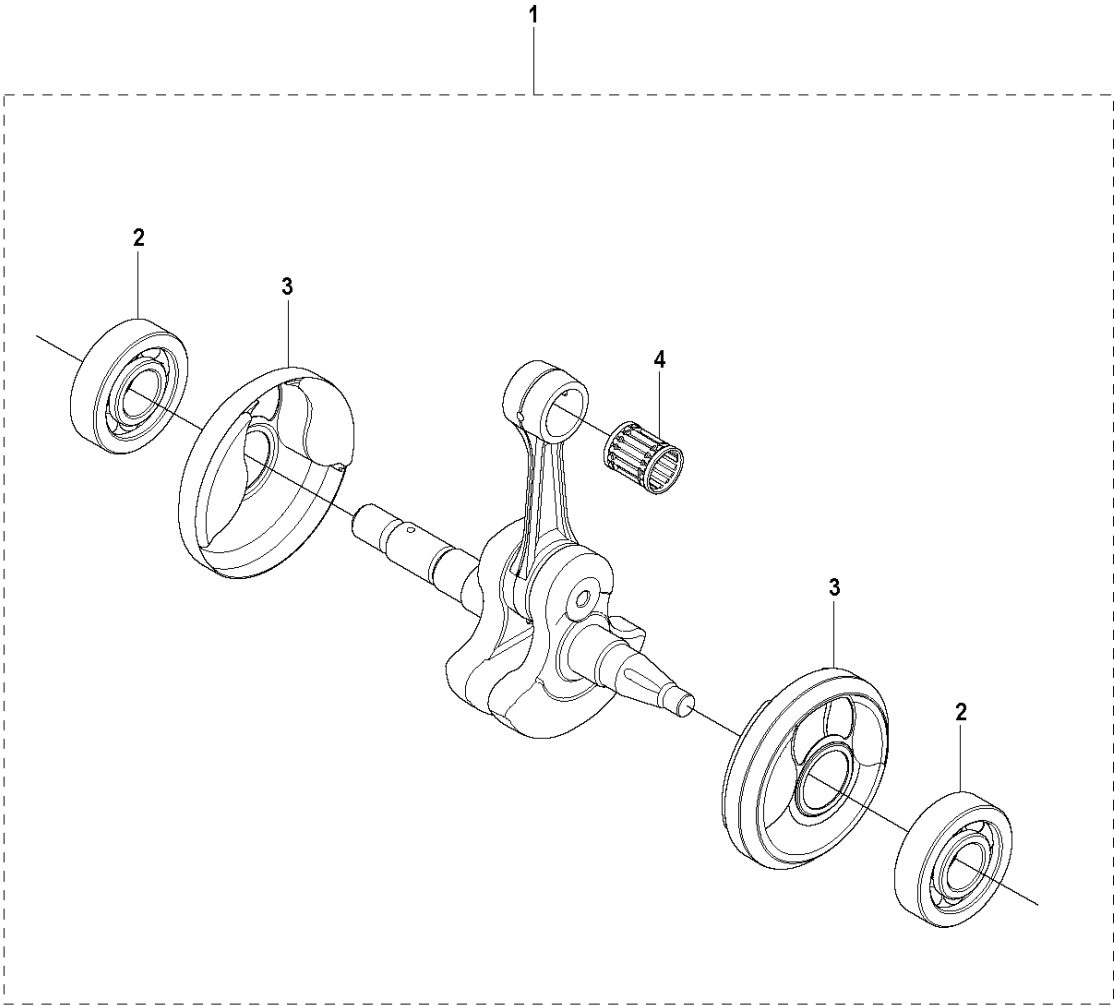

B K970 Chain

CLUTCH

K970 CHAIN, 2011-12

Ref	Part No	Description	Remark	QTY KIT
1	506 28 76-01	FJÄDERRING		1
2	506 33 44-01	SUPPORT CUP		1
3	506 33 42-01	RIM SPROCKET		1
4	506 34 09-11	GEAR WHEEL	Incl. 5	1
5	503 25 53-01	NEEDLE BEARING		1
6	506 28 75-02	CIRCLIP		2
7	740 44 07-00	O-RING		1
8	725 64 53-01	SCREW IHCSFM		1
9	506 35 44-02	WEAR PROTECTION		1
10	503 21 53-65	SCREW ITXSCM		1
11	577 30 84-01	PIPE		1
12	503 21 53-10	SCREW ITXSCM		1
13	506 32 95-05	BAR BRACKET	Incl. 14	1
14	506 40 13-01	BUSHING		1
15	506 33 38-02	CLUTCH ASSY	Incl. 16	1
16	503 14 51-01	CLUTCH SPRING		3
17	506 39 96-02	SHIELD		1
18	720 13 07-10	PARALLEL PIN		2

CLUTCH COVER

K970 CHAIN, 2011-12

Ref	Part No	Description	Remark	QTY KIT
1	506 33 25-05	CLUTCH COVER	Incl. 2, 3	1
2	544 87 23-01	LABEL		1
3	544 05 77-01	GUIDE PIN	Incl. 4	1
4	740 42 04-00	O-RING		2
5	506 34 10-04	LEVER	Incl. 7	1
6	506 39 88-01	ADJUSTING NUT		1
7	740 48 18-02	O-RING		1
8	506 33 34-02	COVER		1
9	506 33 28-01	LOCK WASHER		1
10	723 53 27-51	SCREW SLCSFM		3
11	506 34 72-01	LEVER		1
12	506 33 35-01	HUB CAP		1
13	506 38 77-01	SCREW		1
14	506 33 32-01	PLATE		1
15	506 33 33-01	PAWL		1
16	506 35 94-03	SCREW	Incl. 13 - 15	1

C K970 Chain

CRANKCASE

K970 CHAIN, 2011-12

Ref	Part No	Description	Remark	QTY KIT
1	576 82 16-01	CRANKCASE ASSY	Incl. 2 - 12	1
2	503 21 53-49	SCREW ITXSCM		7
3	503 26 02-04	SEALING RING		2
4	506 32 76-02	BAR BOLT		1
5	501 27 08-01	GUIDE BUSHING		2
6	506 41 39-04	GASKET		1
7	503 25 00-02	BALL BEARING		2
8	522 85 61-01	RUBBER BUSHING		1
9	725 54 53-01	SCREW IHSCM		2
10	544 22 98-05	GASKET KIT	Incl. 3 , 7, 11 - 12	1
11	576 49 94-01	GASKET		1
12	506 37 81-01	GASKET MUFFLER		1
13	503 22 21-02	LOCKING NUT		1
14	503 23 04-03	WASHER		2

E K970 Chain

CRANKSHAFT

K970 CHAIN, 2011-12

Ref	Part No	Description	Remark	QTY KIT
1	544 98 39-02	CRANKSHAFT ASSY	Incl. 2 - 4	1
2	503 25 00-02	BALL BEARING		2
3	506 41 44-01	CUP		2
4	503 25 61-01	NEEDLE BEARING		1