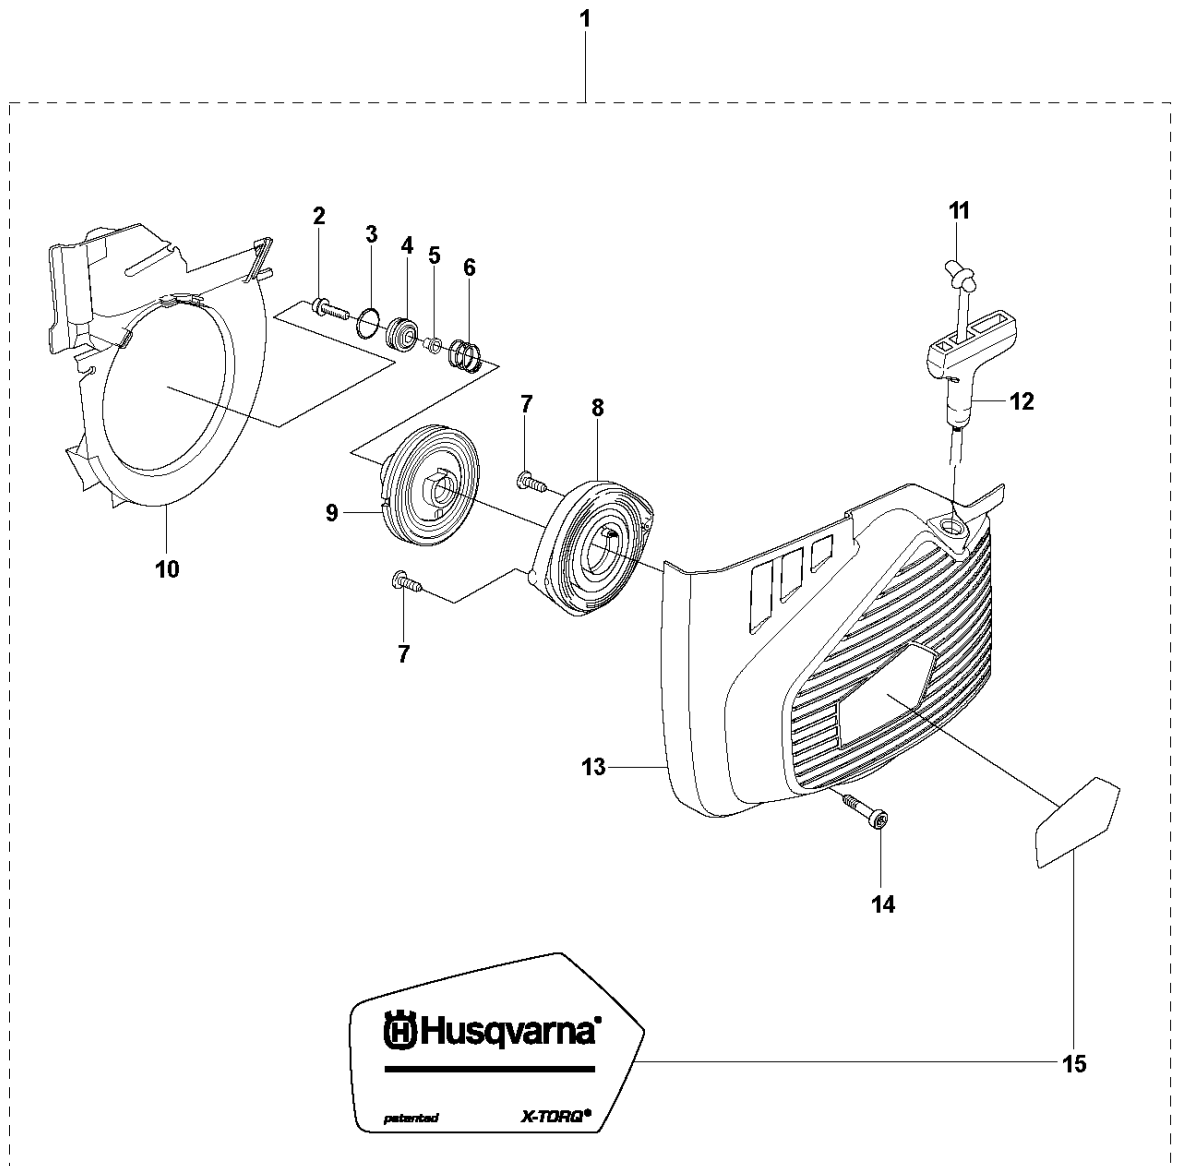

H K970 Chain

STARTER

K970 CHAIN, 2011-12

Ref	Part No	Description	Remark	QTY KIT
1	574 50 73-03	STARTER ASSY	Incl. 2 - 15	1
2	503 21 07-22	SCREW IHSCFT		1
3	740 43 13-00	O-RING		1
4	506 25 14-01	GROMMET		1
5	506 26 31-01	SPACING SLEEVE		1
6	506 25 30-01	COMPRESSION SPRING		1
7	503 21 28-10	SCREW CCRPANT		2
8	506 25 89-01	RECOIL SPRING		1
9	506 25 81-02	STARTER PULLEY		1
10	544 28 75-02	COOLING AIR CONDUCTOR		1
11	506 33 56-15	STARTER CORD		1
11	506 33 56-50	STARTER CORD	50 m Coil	1
12	503 12 79-01	STARTER HANDLE		1
13	505 34 94-01	STARTER COVER		1
14	501 98 10-20	SCREW ITXSCM		4
15	525 57 11-01	DECAL		1