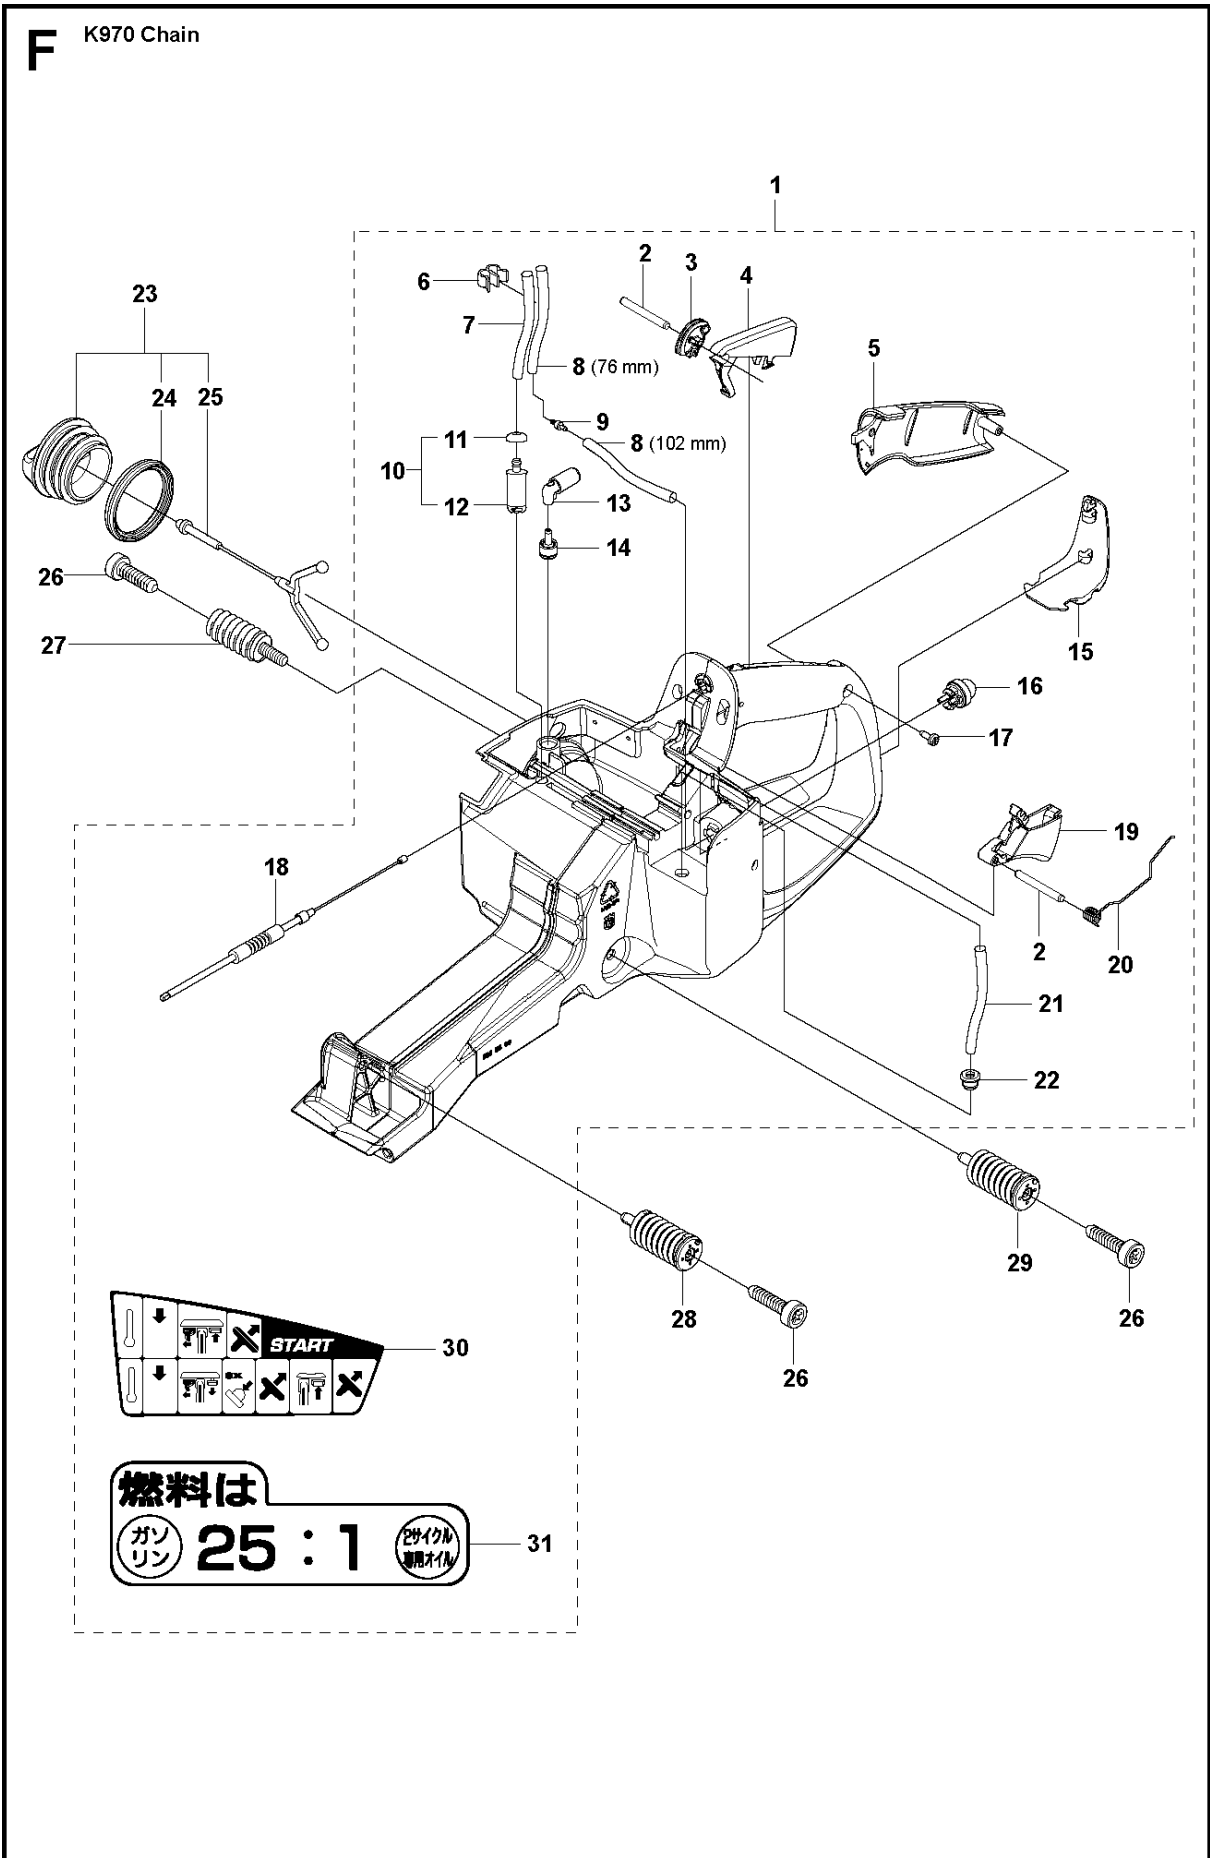

FUEL TANK

K970 CHAIN, 2011-12

Ref	Part No	Description	Remark	QTY KIT
1	574 50 58-05	FUEL TANK ASSY	Incl. 2 - 21	1
2	720 12 40-20	PARALLEL PIN		2
3	537 20 85-01	CABLE LEVER		1
4	510 25 52-01	THROTTLE LOCKOUT		1
5	537 20 56-01	COVER		1
6	574 44 42-01	CLIPS		1
7	544 32 50-02	FUEL HOSE	300 mm	1
8	537 04 24-04	FUEL HOSE	190 mm	1
9	575 52 65-01	CHECK VALVE		1
10	506 26 41-11	FUEL FILTER	Incl. 11 - 12	1
11	506 27 11-01	HOSE CLAMP		1
12	506 26 41-01	FUEL FILTER		1
13	522 79 96-01	HOLDER ASSY		1
14	537 35 95-01	TANK VENT ASSY		1
15	502 47 16-01	GROUND SUPPORT		1
16	540 05 49-02	AIR PURGE		1
17	503 21 28-10	SCREW CCRPANT		1
18	576 49 04-01	THROTTLE CABLE ASSY		1
19	502 47 18-01	THROTTLE CONTROL		1
20	537 20 98-01	SPRING		1
21	544 32 49-30	FUEL HOSE	70 mm	1
22	503 73 58-01	BUSHING		1
23	506 25 59-03	TANK CAP ASSY	Incl. 24 - 25	1
24	506 29 21-01	GASKET		1
25	503 57 89-01	HOLDER		1
26	544 06 12-01	SCREW ITXSCM		3
27	537 21 03-09	ANTIVIBRATION ELEMENT		1
28	537 21 03-10	ANTIVIBRATION ELEMENT		1
29	537 21 03-05	ANTIVIBRATION ELEMENT		1
30	525 57 20-01	DECAL		1
31	506 31 30-01	LABEL		1