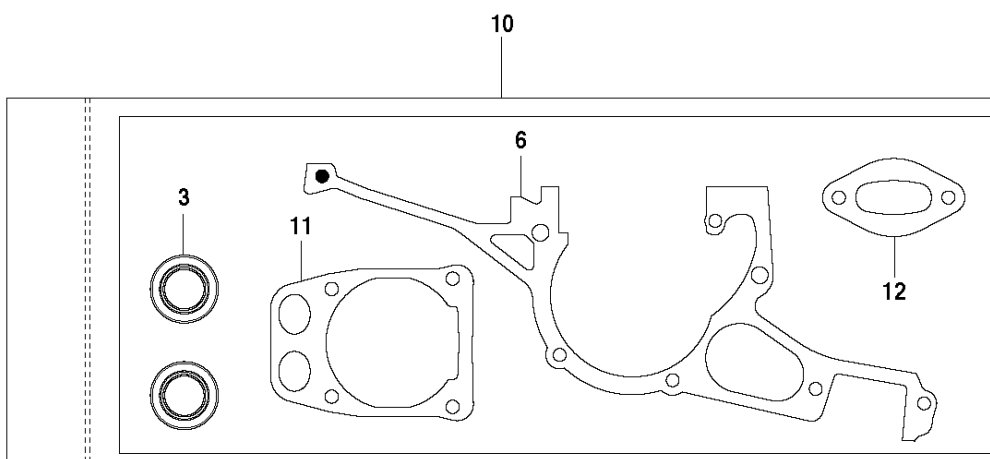

CLUTCH COVER

K970 CHAIN, 2011-12

Ref	Part No	Description	Remark	QTY KIT
1	506 33 25-05	CLUTCH COVER	Incl. 2, 3	1
2	544 87 23-01	LABEL		1
3	544 05 77-01	GUIDE PIN	Incl. 4	1
4	740 42 04-00	O-RING		2
5	506 34 10-04	LEVER	Incl. 7	1
6	506 39 88-01	ADJUSTING NUT		1
7	740 48 18-02	O-RING		1
8	506 33 34-02	COVER		1
9	506 33 28-01	LOCK WASHER		1
10	723 53 27-51	SCREW SLCSFM		3
11	506 34 72-01	LEVER		1
12	506 33 35-01	HUB CAP		1
13	506 38 77-01	SCREW		1
14	506 33 32-01	PLATE		1
15	506 33 33-01	PAWL		1
16	506 35 94-03	SCREW	Incl. 13 - 15	1

C K970 Chain