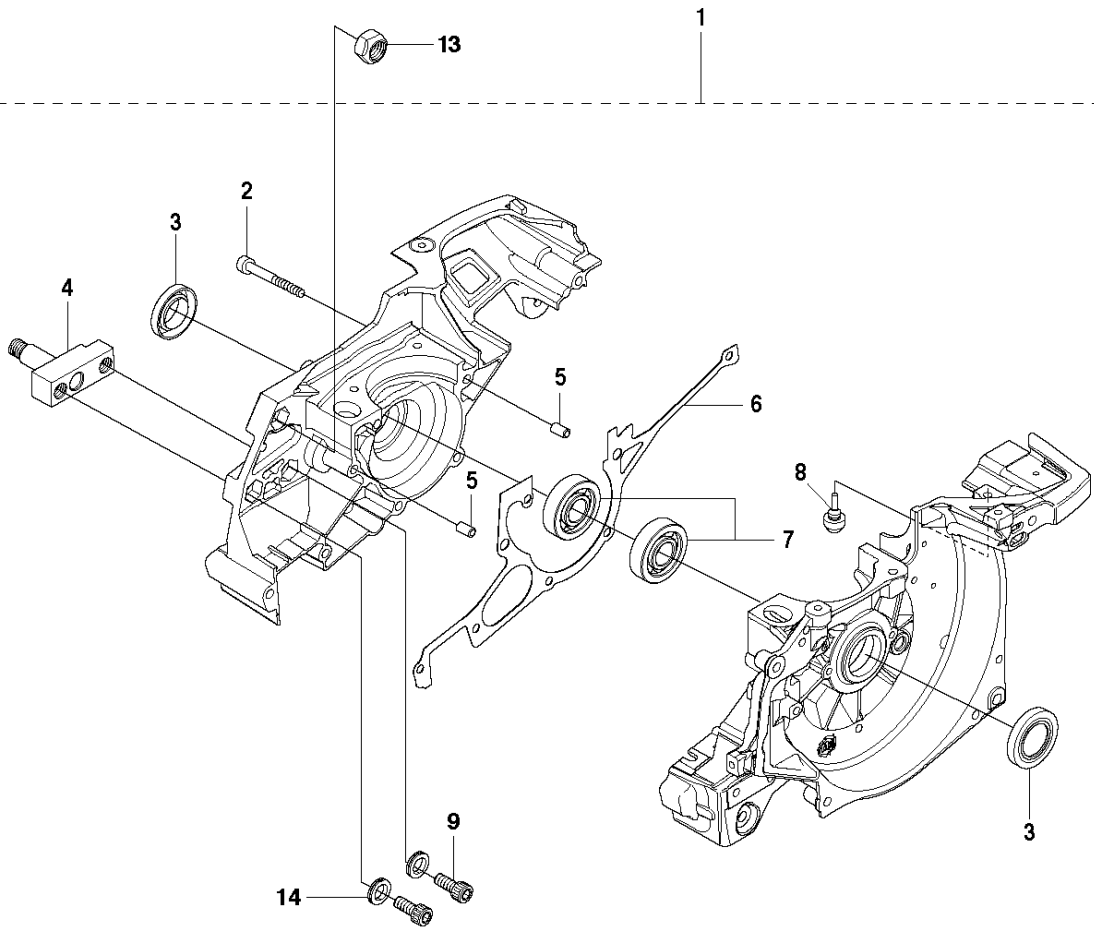

CLUTCH COVER

K970 CHAIN, 2011-12

Ref	Part No	Description	Remark	QTY KIT
1	506 33 25-05	CLUTCH COVER	Incl. 2, 3	1
2	544 87 23-01	LABEL		1
3	544 05 77-01	GUIDE PIN	Incl. 4	1
4	740 42 04-00	O-RING		2
5	506 34 10-04	LEVER	Incl. 7	1
6	506 39 88-01	ADJUSTING NUT		1
7	740 48 18-02	O-RING		1
8	506 33 34-02	COVER		1
9	506 33 28-01	LOCK WASHER		1
10	723 53 27-51	SCREW SLCSFM		3
11	506 34 72-01	LEVER		1
12	506 33 35-01	HUB CAP		1
13	506 38 77-01	SCREW		1
14	506 33 32-01	PLATE		1
15	506 33 33-01	PAWL		1
16	506 35 94-03	SCREW	Incl. 13 - 15	1

C K970 Chain