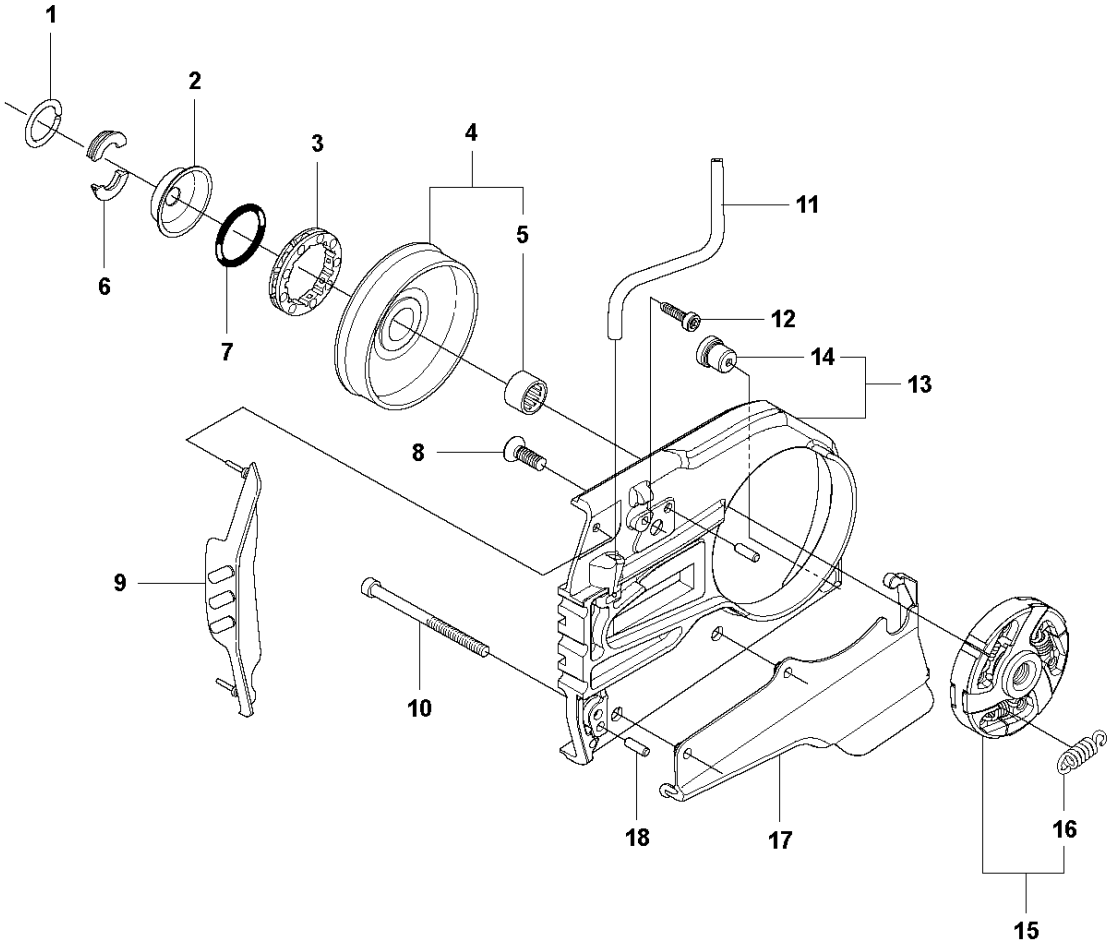

CARBURETOR

K970 CHAIN, 2011-12

Ref	Part No	Description	Remark	QTY KIT
1	505 28 33-06	HOSE CLAMP		1
2	506 41 41-01	INLET PIPE		1
3	544 15 01-01	FLANGE		1
4	503 21 53-16	SCREW ITXSCM		2
5	544 11 39-01	CONSOLE		1
6	503 21 53-30	SCREW ITXSCM		1
7	506 41 42-01	PLATE		1
8	522 94 20-01	CARBURETOR	Walbro RWJ-5	1
9	505 14 84-01	LEVER		1
10	576 49 04-01	THROTTLE CABLE ASSY		1
11	522 85 62-01	FLANGE INLET PIPE		1
12	521 92 67-01	INLET PIPE		1
13	510 24 39-01	FILTER CONNECTION		1
14	501 97 18-01	SCREW ITXSCM		2
15	544 23 26-01	CHISEL GUIDE		1
16	506 23 20-11	CHOKE	Incl. 17	1
17	506 27 25-01	WEAR PROTECTION		1
18	502 44 58-01	GASKET KIT	Walbro RWJ-5	1
19	502 44 59-01	REPAIR KIT	Walbro RWJ-5	1

B K970 Chain