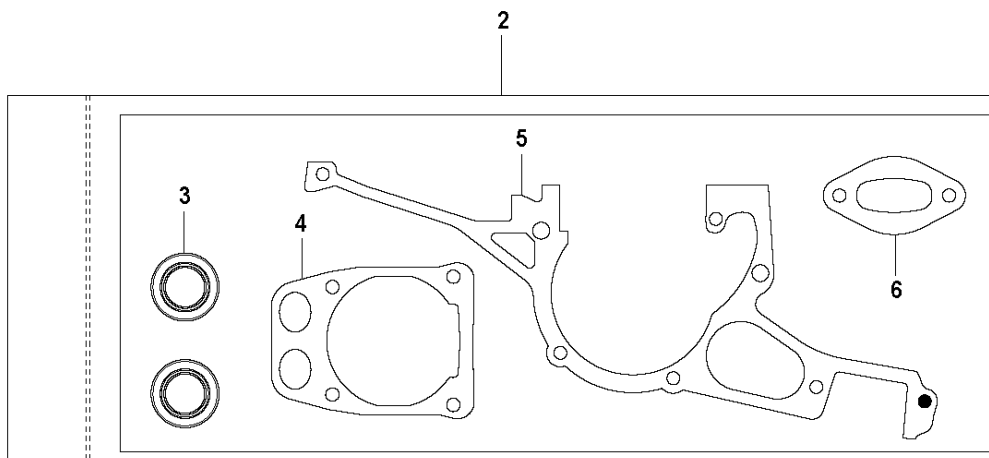

M K970 Chain
Accessories
Zubehöre
Accessoires
Accesorios
Tillbehör

TOOLS

K970 CHAIN, 2011-12

Ref	Part No	Description	Remark	QTY KIT
1	506 38 26-01	COMBINATION TOOL		1
2	544 22 98-03	GASKET KIT	Incl. 3 - 6	1
3	503 26 02-04	SEALING RING		2
4	576 49 94-01	GASKET		1
5	506 41 39-04	GASKET		1
6	506 37 81-01	GASKET MUFFLER		1
7	506 34 62-02	BAR		1