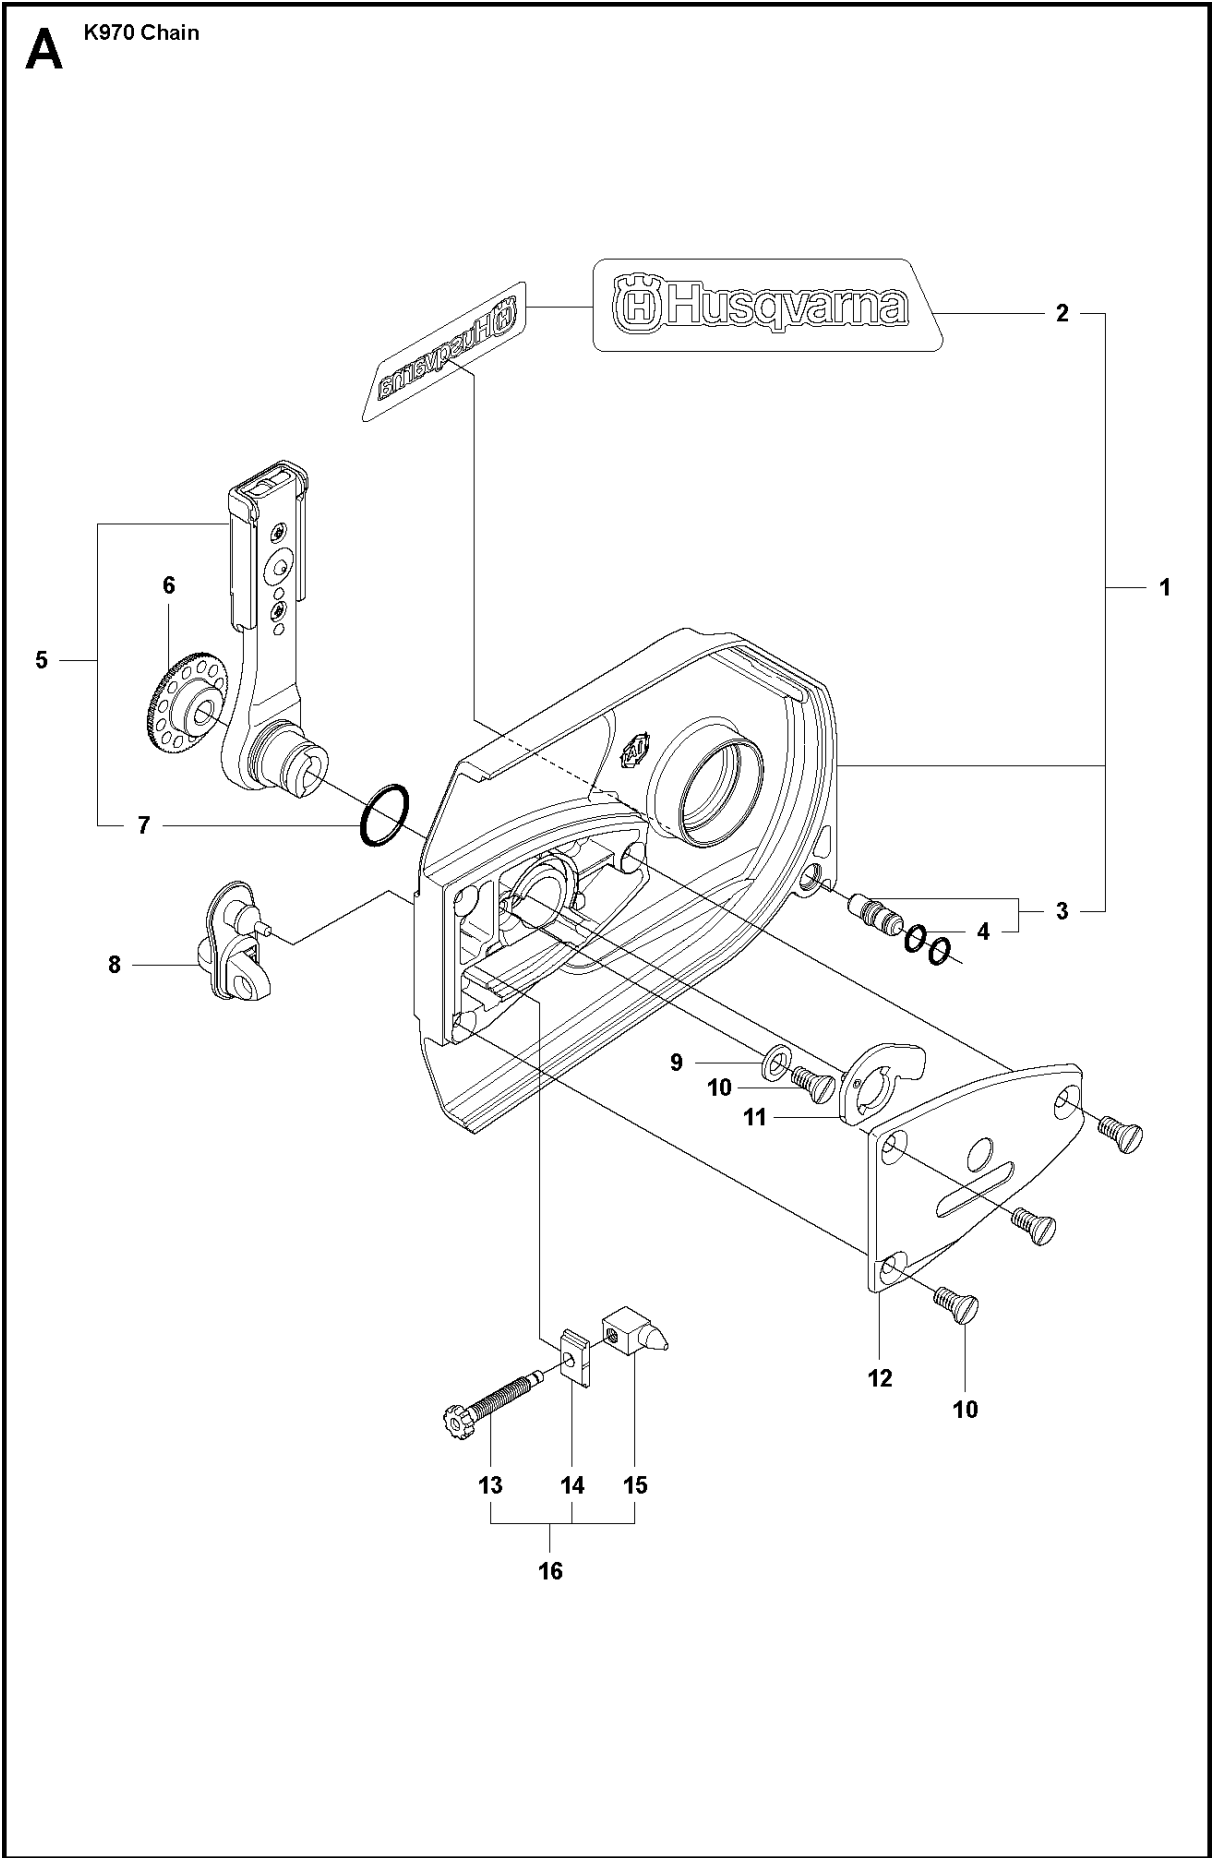

SPARE PARTS LIST

POWER CUTTERS

K970 CHAIN, 2011-12

AIR FILTER

K970 CHAIN, 2011-12

Ref	Part No	Description	Remark	QTY KIT
1	503 21 53-56	SCREW ITXSCM		2
2	503 21 53-26	SCREW ITXSCM		2
3	576 43 14-01	COVER		1
4	729 52 89-71	SCREW CRPANT		2
5	578 06 53-01	SEALING		1
6	576 73 80-01	FILTER COVER		1
7	510 24 41-04	AIR FILTER		1
8	576 42 69-03	CYLINDER COVER	Incl. 9 - 10	1
9	525 61 70-04	SEALING	L=1,2 M. Cut to fit	2
10	525 76 35-01	DECAL		1
11	503 21 53-30	SCREW ITXSCM		2
12	525 57 16-04	DECAL		1

CARBURETOR

K970 CHAIN, 2011-12

Ref	Part No	Description	Remark	QTY KIT
1	505 28 33-06	HOSE CLAMP		1
2	506 41 41-01	INLET PIPE		1
3	544 15 01-01	FLANGE		1
4	503 21 53-16	SCREW ITXSCM		2
5	544 11 39-01	CONSOLE		1
6	503 21 53-30	SCREW ITXSCM		1
7	506 41 42-01	PLATE		1
8	522 94 20-01	CARBURETOR	Walbro RWJ-5	1
9	505 14 84-01	LEVER		1
10	576 49 04-01	THROTTLE CABLE ASSY		1
11	522 85 62-01	FLANGE INLET PIPE		1
12	521 92 67-01	INLET PIPE		1
13	510 24 39-01	FILTER CONNECTION		1
14	501 97 18-01	SCREW ITXSCM		2
15	544 23 26-01	CHISEL GUIDE		1
16	506 23 20-11	CHOKE	Incl. 17	1
17	506 27 25-01	WEAR PROTECTION		1
18	502 44 58-01	GASKET KIT	Walbro RWJ-5	1
19	502 44 59-01	REPAIR KIT	Walbro RWJ-5	1

CLUTCH COVER

K970 CHAIN, 2011-12

Ref	Part No	Description	Remark	QTY KIT
1	506 33 25-05	CLUTCH COVER	Incl. 2, 3	1
2	544 87 23-01	LABEL		1
3	544 05 77-01	GUIDE PIN	Incl. 4	1
4	740 42 04-00	O-RING		2
5	506 34 10-04	LEVER	Incl. 7	1
6	506 39 88-01	ADJUSTING NUT		1
7	740 48 18-02	O-RING		1
8	506 33 34-02	COVER		1
9	506 33 28-01	LOCK WASHER		1
10	723 53 27-51	SCREW SLCSFM		3
11	506 34 72-01	LEVER		1
12	506 33 35-01	HUB CAP		1
13	506 38 77-01	SCREW		1
14	506 33 32-01	PLATE		1
15	506 33 33-01	PAWL		1
16	506 35 94-03	SCREW	Incl. 13 - 15	1