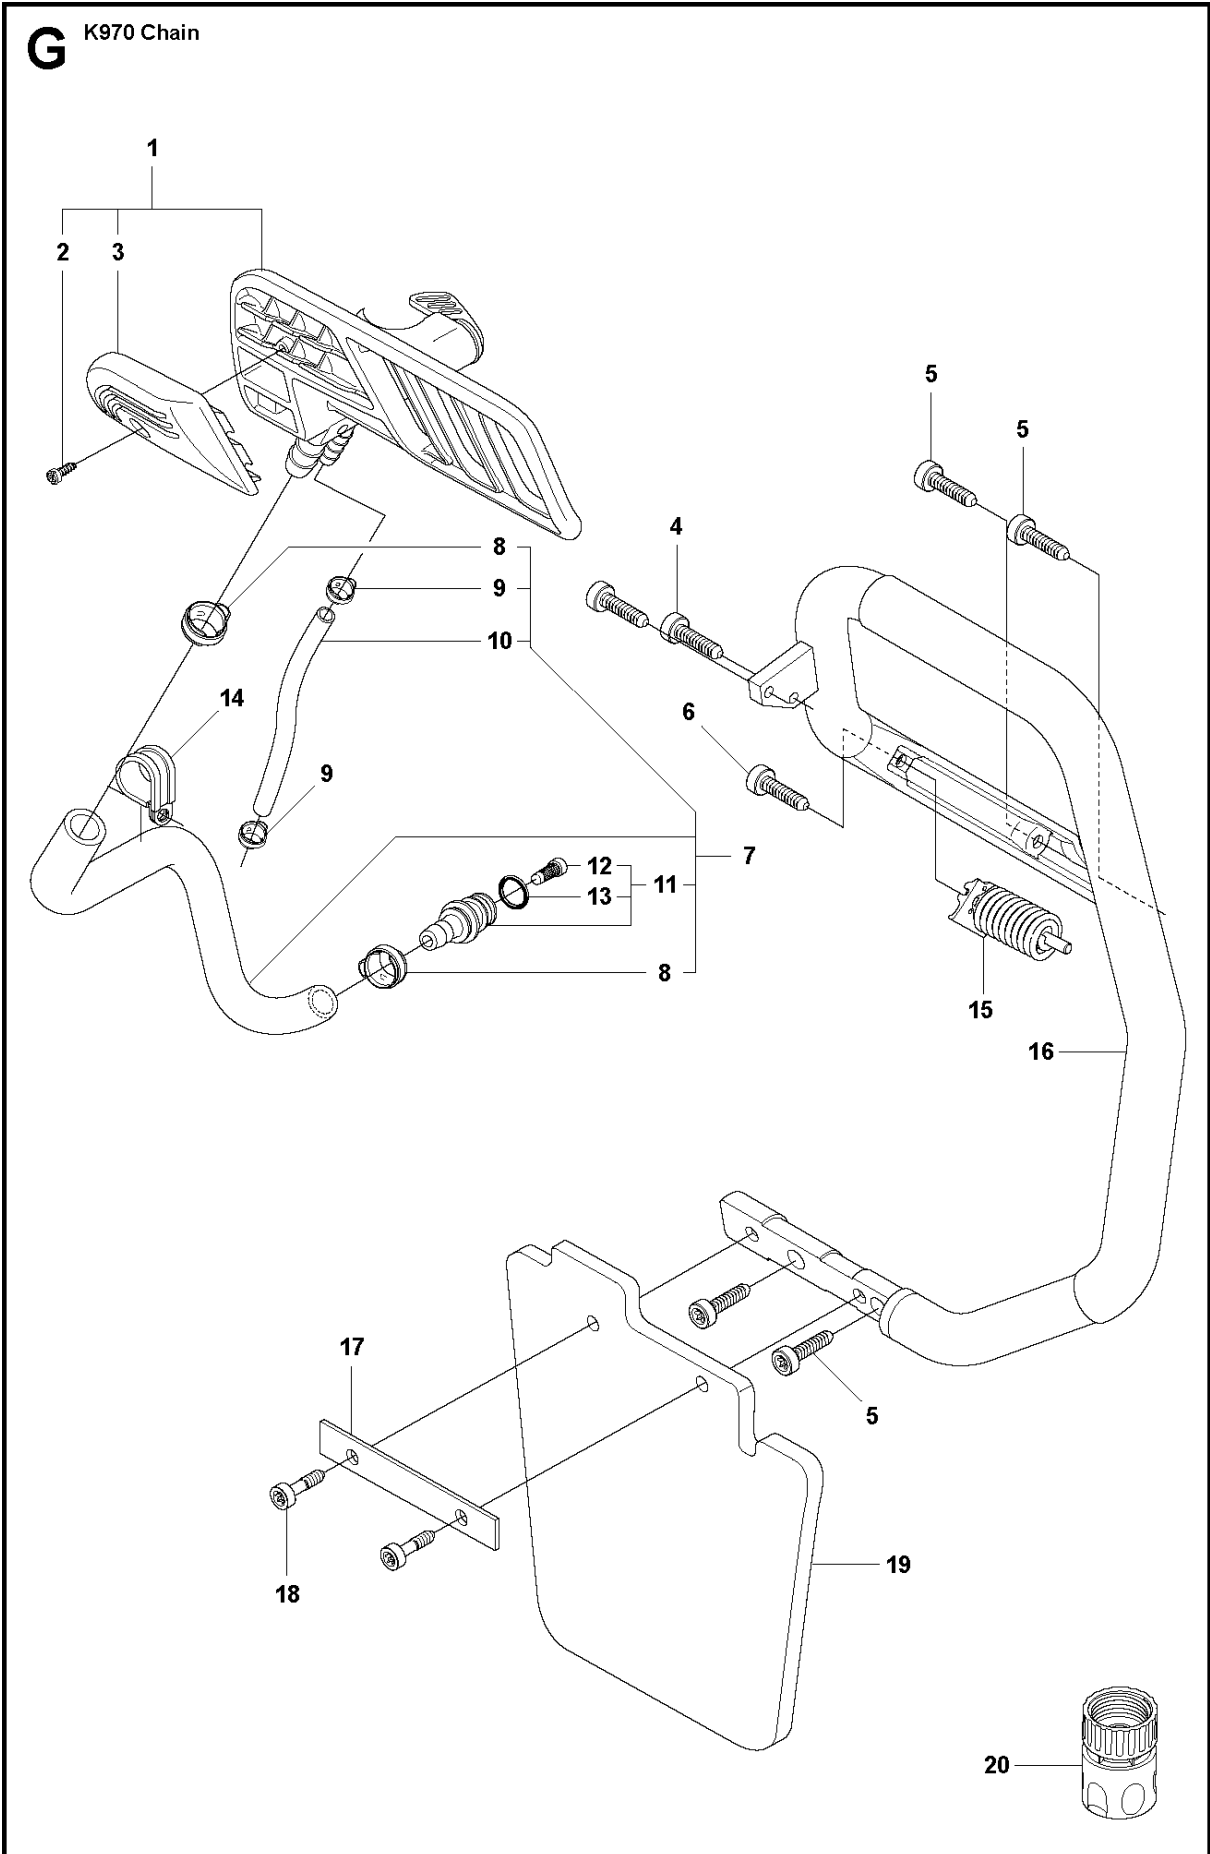

SPARE PARTS LIST

POWER CUTTERS

K970 CHAIN, 2011-12

AIR FILTER

K970 CHAIN, 2011-12

Ref	Part No	Description	Remark	QTY KIT
1	503 21 53-56	SCREW ITXSCM		2
2	503 21 53-26	SCREW ITXSCM		2
3	576 43 14-01	COVER		1
4	729 52 89-71	SCREW CRPANT		2
5	578 06 53-01	SEALING		1
6	576 73 80-01	FILTER COVER		1
7	510 24 41-04	AIR FILTER		1
8	576 42 69-03	CYLINDER COVER	Incl. 9 - 10	1
9	525 61 70-04	SEALING	L=1,2 M. Cut to fit	2
10	525 76 35-01	DECAL		1
11	503 21 53-30	SCREW ITXSCM		2
12	525 57 16-04	DECAL		1

N K970 Chain

ENGINE

K970 CHAIN, 2011-12

Ref	Part No	Description	Remark	QTY KIT
1	576 82 16-03	CRANKCASE ASSY		1

FUEL TANK

K970 CHAIN, 2011-12

Ref	Part No	Description	Remark	QTY KIT
1	574 50 58-05	FUEL TANK ASSY	Incl. 2 - 21	1
2	720 12 40-20	PARALLEL PIN		2
3	537 20 85-01	CABLE LEVER		1
4	510 25 52-01	THROTTLE LOCKOUT		1
5	537 20 56-01	COVER		1
6	574 44 42-01	CLIPS		1
7	544 32 50-02	FUEL HOSE	300 mm	1
8	537 04 24-04	FUEL HOSE	190 mm	1
9	575 52 65-01	CHECK VALVE		1
10	506 26 41-11	FUEL FILTER	Incl. 11 - 12	1
11	506 27 11-01	HOSE CLAMP		1
12	506 26 41-01	FUEL FILTER		1
13	522 79 96-01	HOLDER ASSY		1
14	537 35 95-01	TANK VENT ASSY		1
15	502 47 16-01	GROUND SUPPORT		1
16	540 05 49-02	AIR PURGE		1
17	503 21 28-10	SCREW CCRPANT		1
18	576 49 04-01	THROTTLE CABLE ASSY		1
19	502 47 18-01	THROTTLE CONTROL		1
20	537 20 98-01	SPRING		1
21	544 32 49-30	FUEL HOSE	70 mm	1
22	503 73 58-01	BUSHING		1
23	506 25 59-03	TANK CAP ASSY	Incl. 24 - 25	1
24	506 29 21-01	GASKET		1
25	503 57 89-01	HOLDER		1
26	544 06 12-01	SCREW ITXSCM		3
27	537 21 03-09	ANTIVIBRATION ELEMENT		1
28	537 21 03-10	ANTIVIBRATION ELEMENT		1
29	537 21 03-05	ANTIVIBRATION ELEMENT		1
30	525 57 20-01	DECAL		1
31	506 31 30-01	LABEL		1