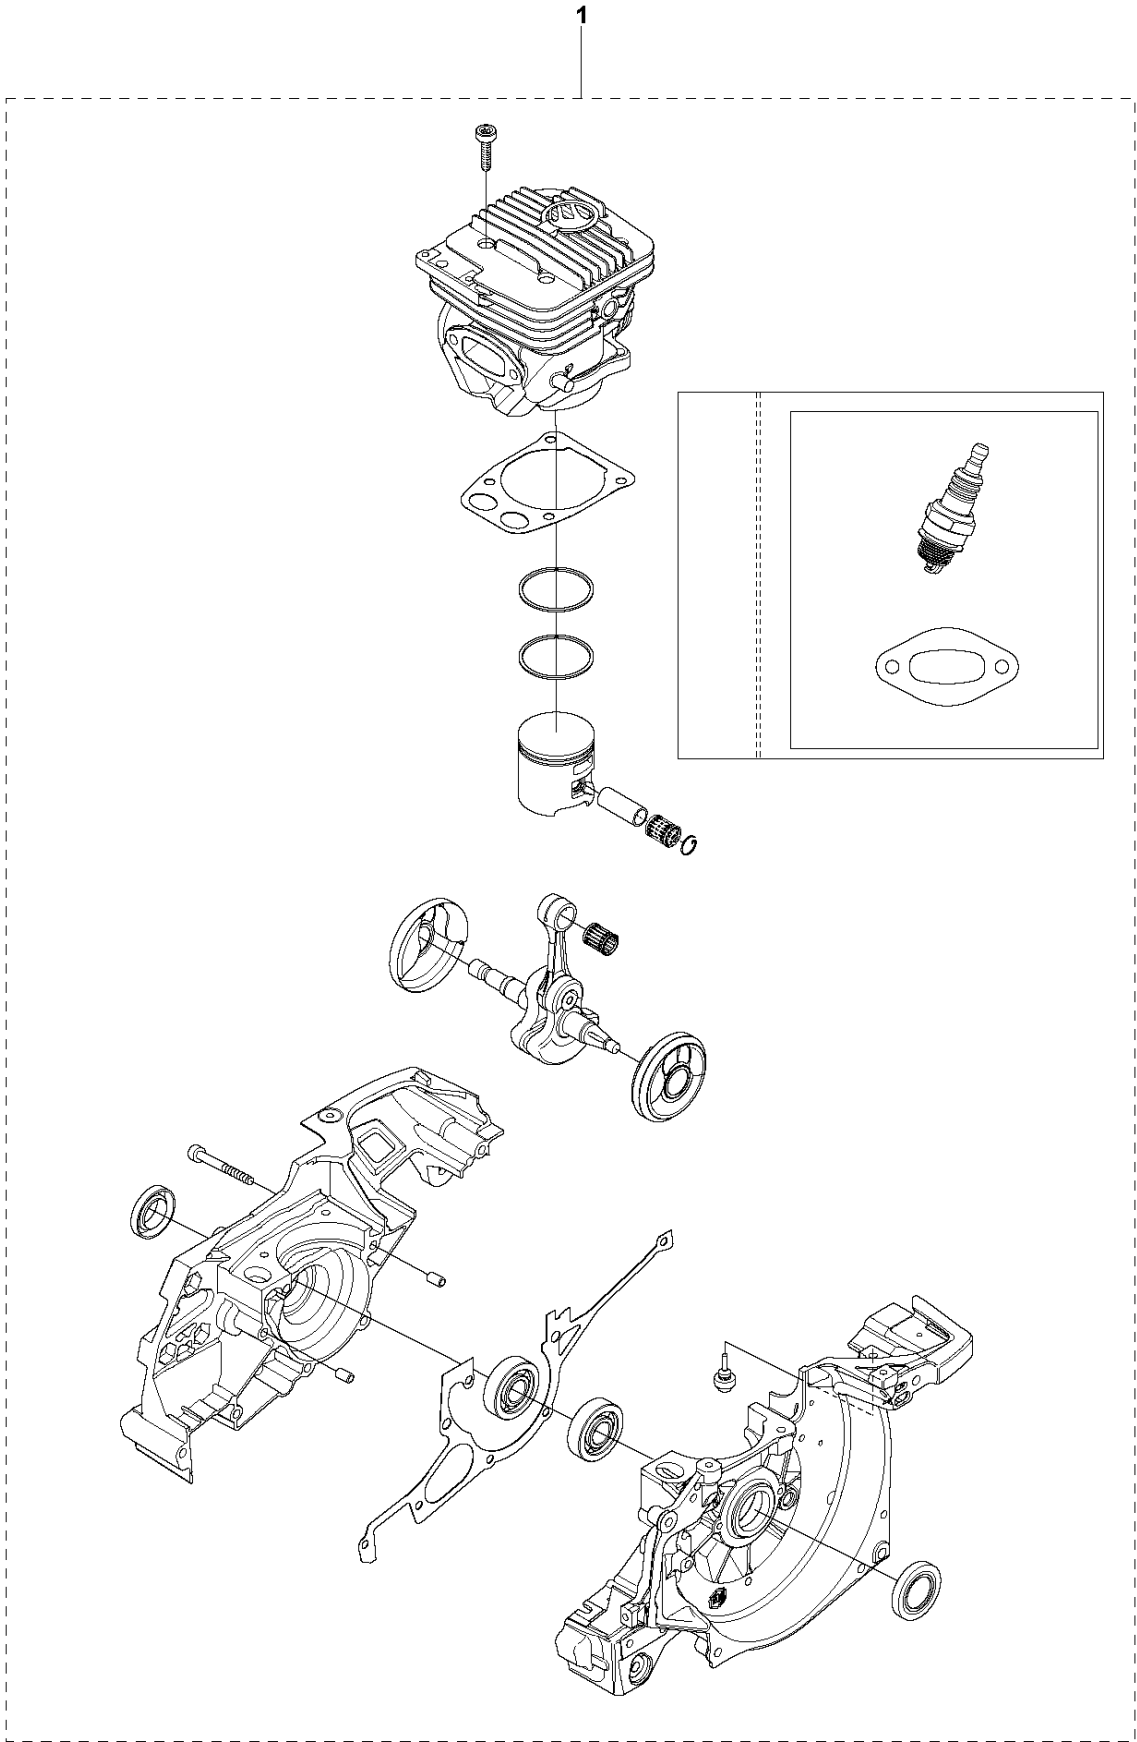

CYLINDER, PISTON & MUFFLER

K970 CHAIN, 2011-12

Ref	Part No	Description	Remark	QTY KIT
1	544 21 84-01	SCREW ITXSCM		6
2	544 93 56-03	CYLINDER ASSY	Incl. 9, 10, 13	1
3	577 99 76-02	HEAT DEFLECTOR		1
4	506 37 81-01	GASKET MUFFLER		1
5	506 37 28-01	MUFFLER ASSY		1
6	503 21 53-25	SCREW ITXSCM		1
7	503 23 04-02	WASHER		1
8	503 66 56-01	DECOMPRESSION VALVE		1
9	576 49 94-01	GASKET		1
10	506 41 32-02	PISTON	Incl. 11, 12	1
11	503 28 90-35	PISTON RING		2
12	737 44 13-00	CIRCLIP		2
13	503 25 61-01	NEEDLE BEARING		1
14	544 22 98-03	GASKET KIT	Incl. 4, 9, 15 - 16	1
15	503 26 02-04	SEALING RING		2
16	506 41 39-04	GASKET		1

N K970 Chain