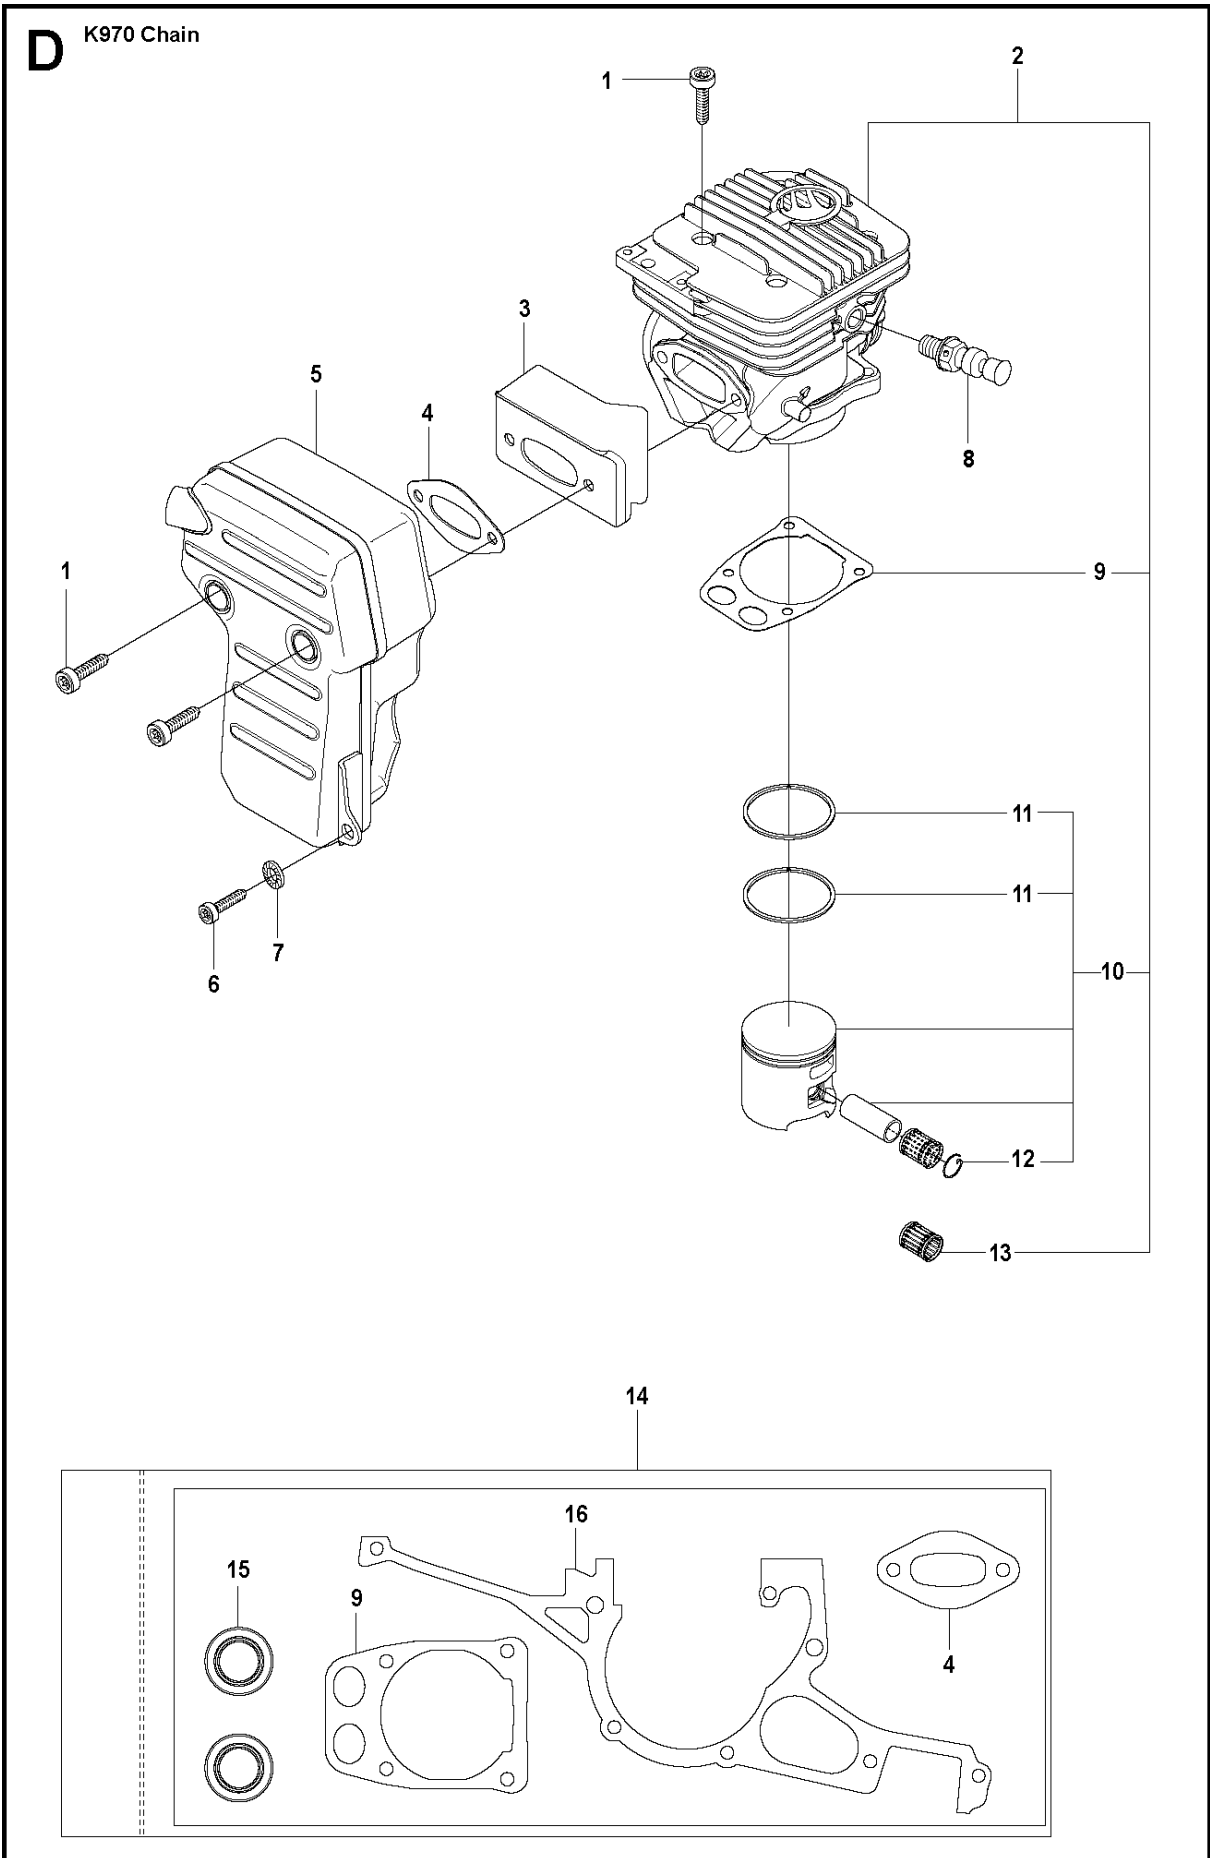

SPARE PARTS LIST

POWER CUTTERS

K970 CHAIN, 2011-12

AIR FILTER

K970 CHAIN, 2011-12

Ref	Part No	Description	Remark	QTY KIT
1	503 21 53-56	SCREW ITXSCM		2
2	503 21 53-26	SCREW ITXSCM		2
3	576 43 14-01	COVER		1
4	729 52 89-71	SCREW CRPANT		2
5	578 06 53-01	SEALING		1
6	576 73 80-01	FILTER COVER		1
7	510 24 41-04	AIR FILTER		1
8	576 42 69-03	CYLINDER COVER	Incl. 9 - 10	1
9	525 61 70-04	SEALING	L=1,2 M. Cut to fit	2
10	525 76 35-01	DECAL		1
11	503 21 53-30	SCREW ITXSCM		2
12	525 57 16-04	DECAL		1

B K970 Chain

CLUTCH

K970 CHAIN, 2011-12

Ref	Part No	Description	Remark	QTY KIT
1	506 28 76-01	FJÄDERRING		1
2	506 33 44-01	SUPPORT CUP		1
3	506 33 42-01	RIM SPROCKET		1
4	506 34 09-11	GEAR WHEEL	Incl. 5	1
5	503 25 53-01	NEEDLE BEARING		1
6	506 28 75-02	CIRCLIP		2
7	740 44 07-00	O-RING		1
8	725 64 53-01	SCREW IHCSFM		1
9	506 35 44-02	WEAR PROTECTION		1
10	503 21 53-65	SCREW ITXSCM		1
11	577 30 84-01	PIPE		1
12	503 21 53-10	SCREW ITXSCM		1
13	506 32 95-05	BAR BRACKET	Incl. 14	1
14	506 40 13-01	BUSHING		1
15	506 33 38-02	CLUTCH ASSY	Incl. 16	1
16	503 14 51-01	CLUTCH SPRING		3
17	506 39 96-02	SHIELD		1
18	720 13 07-10	PARALLEL PIN		2

CLUTCH COVER

K970 CHAIN, 2011-12

Ref	Part No	Description	Remark	QTY KIT
1	506 33 25-05	CLUTCH COVER	Incl. 2, 3	1
2	544 87 23-01	LABEL		1
3	544 05 77-01	GUIDE PIN	Incl. 4	1
4	740 42 04-00	O-RING		2
5	506 34 10-04	LEVER	Incl. 7	1
6	506 39 88-01	ADJUSTING NUT		1
7	740 48 18-02	O-RING		1
8	506 33 34-02	COVER		1
9	506 33 28-01	LOCK WASHER		1
10	723 53 27-51	SCREW SLCSFM		3
11	506 34 72-01	LEVER		1
12	506 33 35-01	HUB CAP		1
13	506 38 77-01	SCREW		1
14	506 33 32-01	PLATE		1
15	506 33 33-01	PAWL		1
16	506 35 94-03	SCREW	Incl. 13 - 15	1

E K970 Chain

CRANKSHAFT

K970 CHAIN, 2011-12

Ref	Part No	Description	Remark	QTY KIT
1	544 98 39-02	CRANKSHAFT ASSY	Incl. 2 - 4	1
2	503 25 00-02	BALL BEARING		2
3	506 41 44-01	CUP		2
4	503 25 61-01	NEEDLE BEARING		1