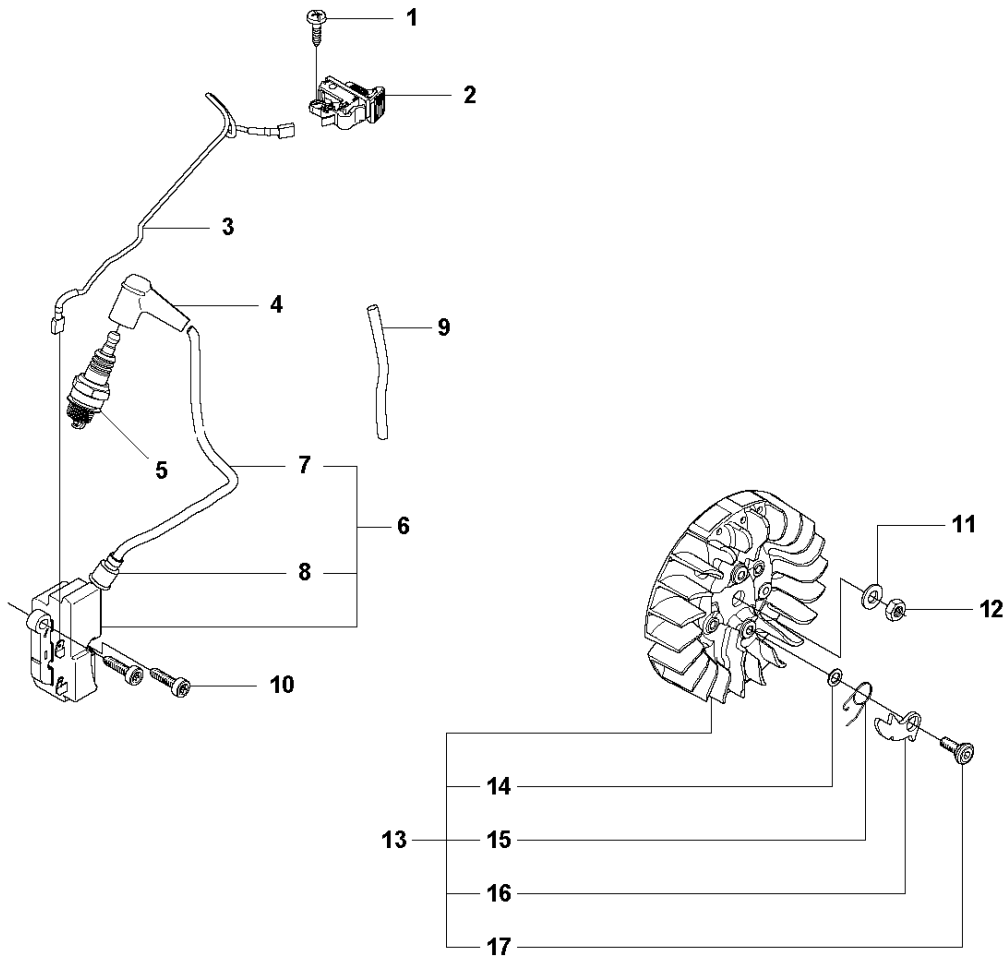

J K970 Chain

IGNITION SYSTEM

K970 CHAIN, 2011-12

Ref	Part No	Description	Remark	QTY KIT
1	503 21 28-06	SCREW CCRPANT		1
2	506 31 86-02	STOP SWITCH		1
3	501 83 98-01	CABLE		1
4	501 48 54-02	SPARK PLUG CAP		1
5	503 23 51-09	SPARK PLUG	RCJ 6Y	1
6	510 11 56-01	IGNITION MODULE	Incl. 7 - 8	1
7	506 38 78-34	IGNITION CABLE		1
8	505 27 75-16	ISOLERHATT		1
9	576 85 16-02	PROTECTIVE HOSE		1
10	503 21 53-20	SCREW ITXSCM		2
11	503 23 01-01	WASHER		1
12	503 22 10-11	HEXAGON NUT		1
13	501 37 56-04	FLYWHEEL	Incl. 14 - 17	1
14	503 23 00-42	WASHER		2
15	501 63 48-01	SPRING		2
16	501 67 32-03	PAWL		2
17	506 00 69-01	SCREW		2