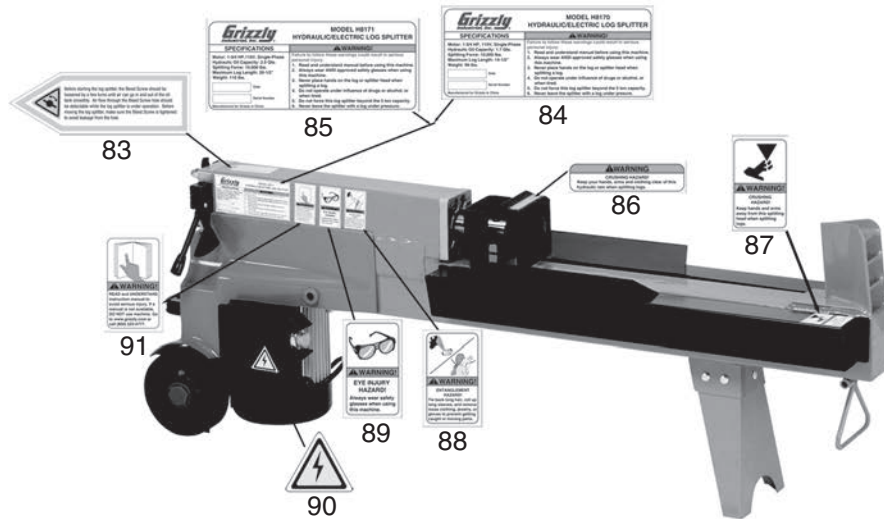

H8170/H8171 Safety Label Parts List

REF	PART #	DESCRIPTION
83	PH8170083	BLEEDER SCREW LABEL
84	PH8170084	MACHINE ID LABEL (H8170)
85	PH8171084	MACHINE ID LABEL (H8171)
86	PH8170086	CRUSHING HAZARD LABEL 1
87	PH8170087	CRUSHING HAZARD LABEL 2

REF	PART #	DESCRIPTION
88	PLABEL-55	ENTANGLEMENT HAZARD 2W X 3.3H
89	PLABEL-11A	SAFETY GLASSES 2W X 3.3H V2.04.08
90	PLABEL-14	ELECTRICITY 1.4W X 1.2H
91	PLABEL-12A	READ MANUAL 2W X 3.3H V2.07.05

WARNING

Safety labels warn about machine hazards and ways to prevent injury. The owner of this machine **MUST** maintain the original location and readability of the labels on the machine. If any label is removed or becomes unreadable, **REPLACE** that label before using the machine again. Contact Grizzly at (800) 523-4777 or www.grizzly.com to order new labels.