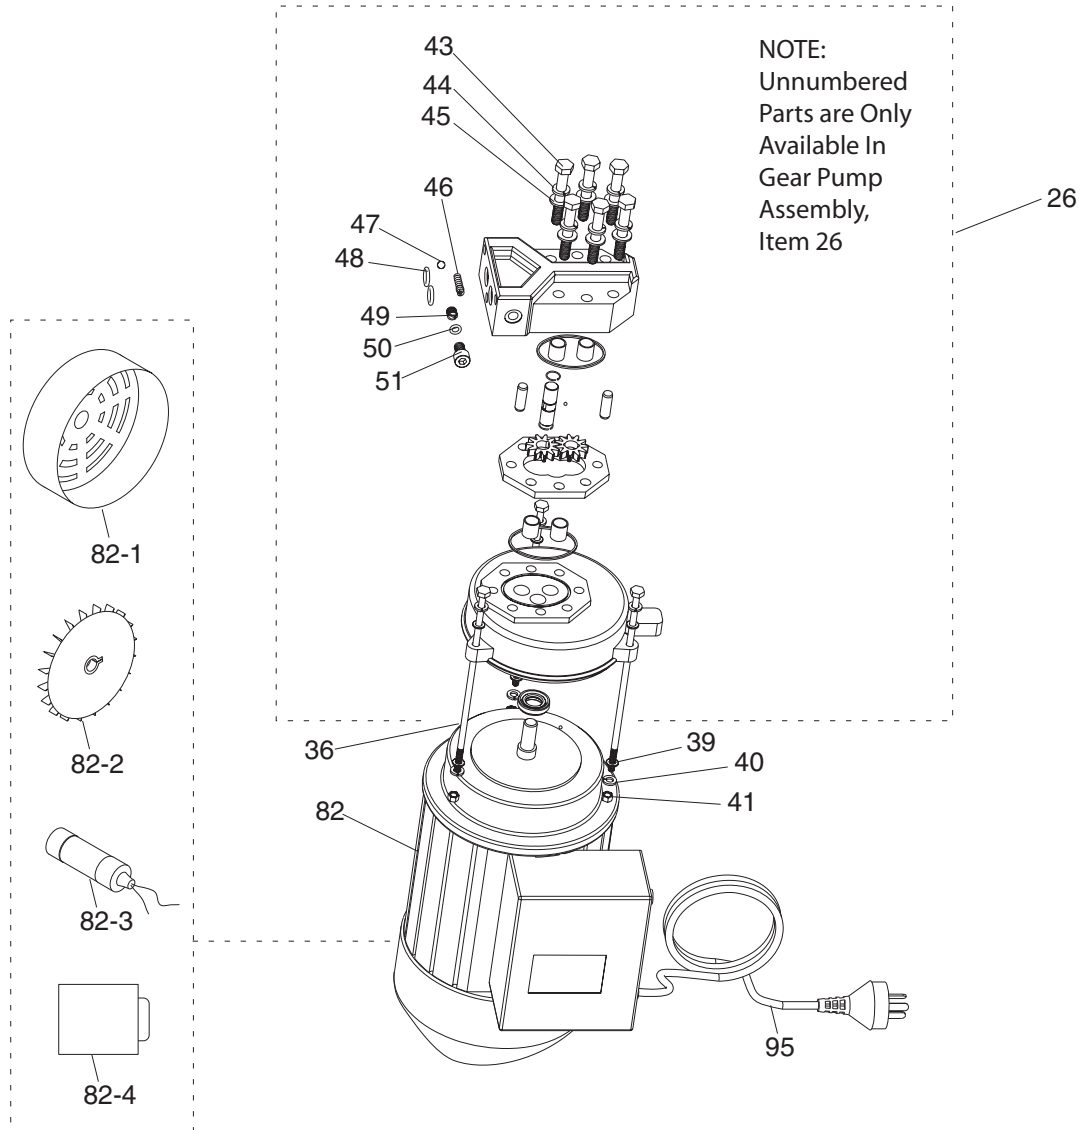

H81771 Parts Breakdown - Main Assembly

H8171 Parts List

REF	PART #	DESCRIPTION
1	PSB28M	CAP SCREW M6-1 X 15
2	PH8170002	REAR LIFTING HANDLE
3	PH8170003	PLASTIC HOOD
4	PSB14M	CAP SCREW M8-1.25 X 20
5	PH8170005	HYDRAULIC CYLINDER
6	PH8170006	PISTON
7	PH8170007	PISTON RING
8	PH8170008	PISTON SEAL
9	PH8170009	STUD
10	PH8170010	FRONT CYLINDER COVER
11	PH8170011	PISTON GASKET
12	PH8171012	PISTON ROD 16"
13	PH8170013	NYLON SLEEVE
14	PH8170014	LEFT SPRING GUARD
15	PH8170015	SPRING ROD
16	PH8170016	BED ASSEMBLY
17	PH8170017	RETRACTING SPRING
18	PH8170018	SPRING HOOD BRACKET
19	PLW03M	LOCK WASHER 6MM
20	PSB04M	CAP SCREW M6-1 X 10
21	PH8170021	RIGHT SPRING GUARD
22	PCB02M	CARRIAGE BOLT M8-1.25 X 10
23	PN03M	HEX NUT M8-1.25
24	PH8170024	SUPPORT LEG
25	PB26M	HEX BOLT M8-1.25 X 30
28	PH8170028	O-RING
36	PB93M	HEX BOLT M5-.8 X 30
37	PH8170037	SPECIAL WASHER
39	PLW01M	LOCK WASHER 5MM
40	PW02M	FLAT WASHER 5MM
41	PN06M	HEX NUT M5-.8
43	PB93M	HEX BOLT M5-.8 X 30
44	PLW04M	LOCK WASHER 8MM
45	PW01M	FLAT WASHER 8MM
46	PH8170046	SPRING
47	PH8170047	STEEL BALL

H8170/H8171 Parts Breakdown

Motor Assembly

REF	PART #	DESCRIPTION
26	PH8170026	COMPLETE GEAR PUMP ASSY
36	PB93M	HEX BOLT M5-.8 X 30
39	PLW01M	LOCK WASHER 5MM
40	PW02M	FLAT WASHER 5MM
41	PN06M	HEX NUT M5-.8
43	PB93M	HEX BOLT M5-.8 X 30
44	PLW04M	LOCK WASHER 8MM
45	PW01M	FLAT WASHER 8MM
46	PH8170046	COMPRESSION SPRING
47	PH8170047	STEEL BALL