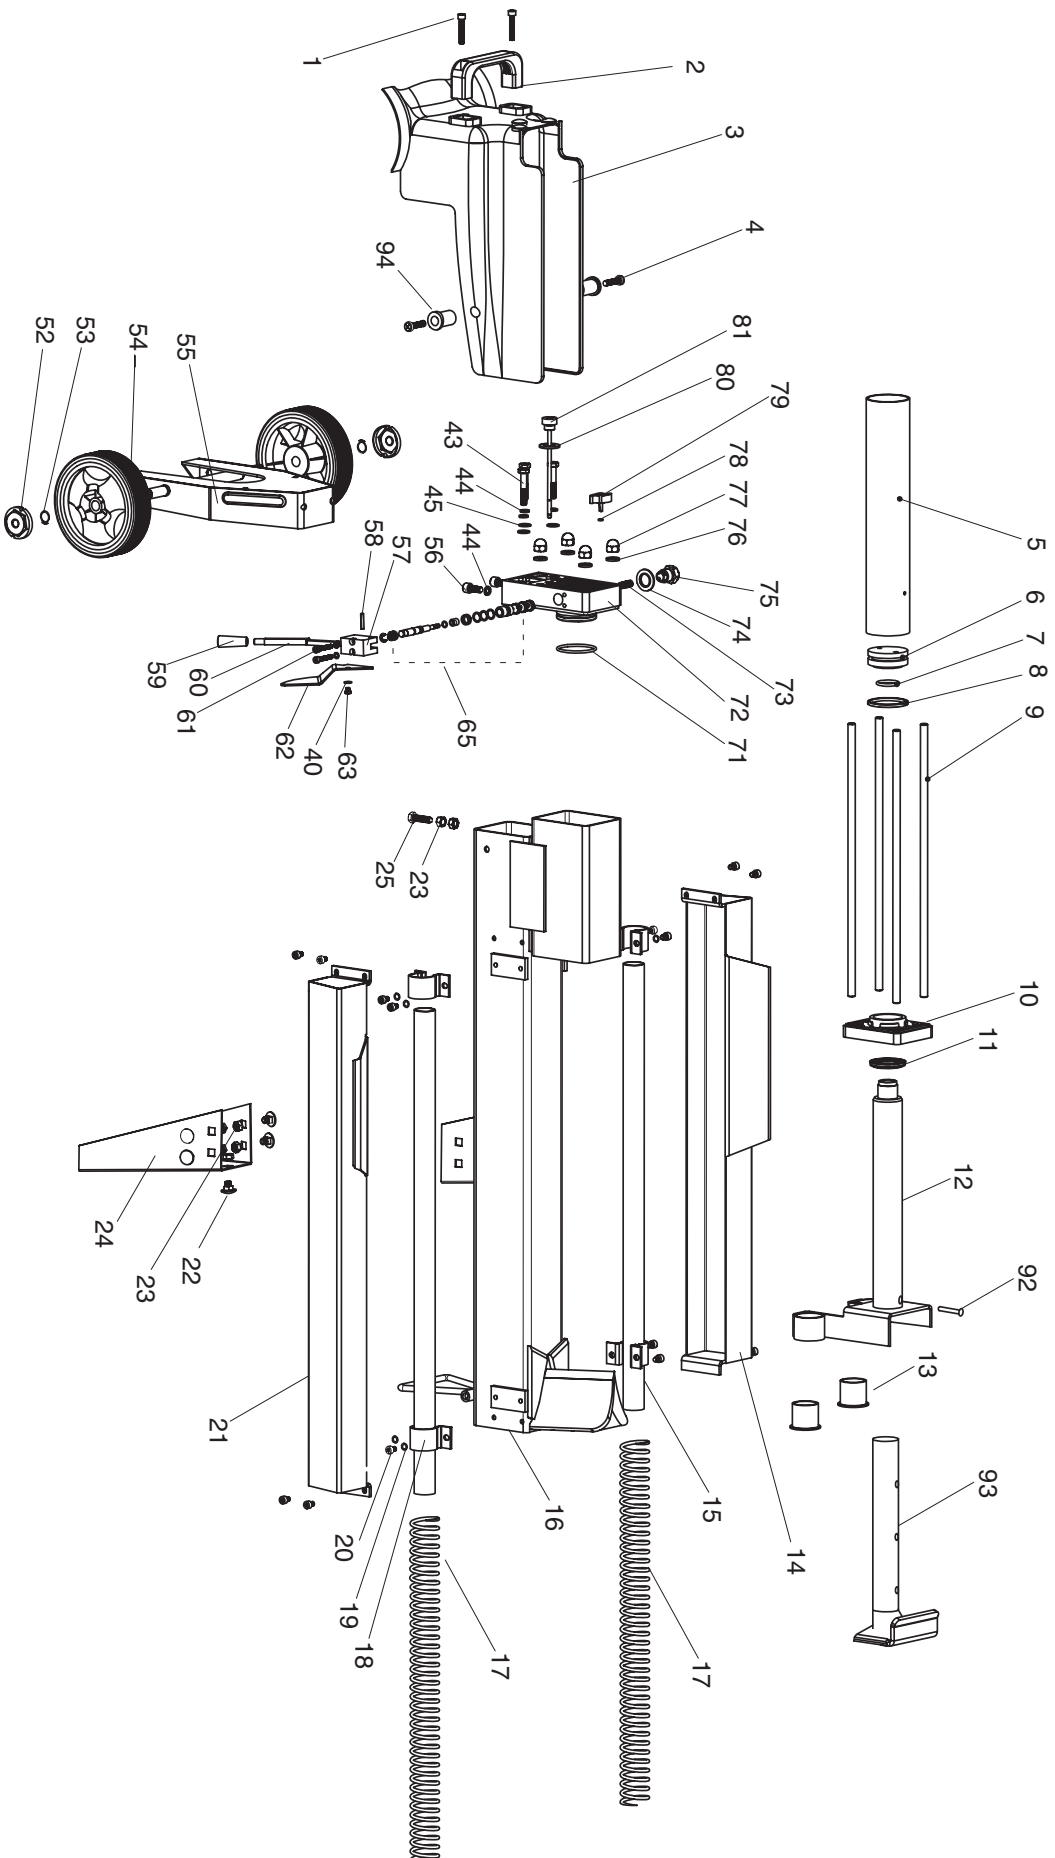

H81771 Parts Breakdown - Main Assembly

H8171 Parts List

REF	PART #	DESCRIPTION
1	PSB28M	CAP SCREW M6-1 X 15
2	PH8170002	REAR LIFTING HANDLE
3	PH8170003	PLASTIC HOOD
4	PSB14M	CAP SCREW M8-1.25 X 20
5	PH8170005	HYDRAULIC CYLINDER
6	PH8170006	PISTON
7	PH8170007	PISTON RING
8	PH8170008	PISTON SEAL
9	PH8170009	STUD
10	PH8170010	FRONT CYLINDER COVER
11	PH8170011	PISTON GASKET
12	PH8171012	PISTON ROD 16"
13	PH8170013	NYLON SLEEVE
14	PH8170014	LEFT SPRING GUARD
15	PH8170015	SPRING ROD
16	PH8170016	BED ASSEMBLY
17	PH8170017	RETRACTING SPRING
18	PH8170018	SPRING HOOD BRACKET
19	PLW03M	LOCK WASHER 6MM
20	PSB04M	CAP SCREW M6-1 X 10
21	PH8170021	RIGHT SPRING GUARD
22	PCB02M	CARRIAGE BOLT M8-1.25 X 10
23	PN03M	HEX NUT M8-1.25
24	PH8170024	SUPPORT LEG
25	PB26M	HEX BOLT M8-1.25 X 30
28	PH8170028	O-RING
36	PB93M	HEX BOLT M5-.8 X 30
37	PH8170037	SPECIAL WASHER
39	PLW01M	LOCK WASHER 5MM
40	PW02M	FLAT WASHER 5MM
41	PN06M	HEX NUT M5-.8
43	PB93M	HEX BOLT M5-.8 X 30
44	PLW04M	LOCK WASHER 8MM
45	PW01M	FLAT WASHER 8MM
46	PH8170046	SPRING
47	PH8170047	STEEL BALL

H8170/H8171 Parts Breakdown

Motor Assembly

REF	PART #	DESCRIPTION
26	PH8170026	COMPLETE GEAR PUMP ASSY
36	PB93M	HEX BOLT M5-.8 X 30
39	PLW01M	LOCK WASHER 5MM
40	PW02M	FLAT WASHER 5MM
41	PN06M	HEX NUT M5-.8
43	PB93M	HEX BOLT M5-.8 X 30
44	PLW04M	LOCK WASHER 8MM
45	PW01M	FLAT WASHER 8MM
46	PH8170046	COMPRESSION SPRING
47	PH8170047	STEEL BALL