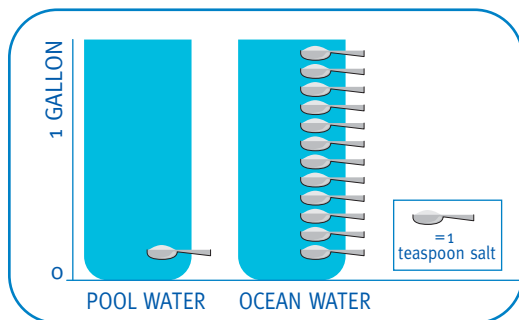

Approximate teaspoons per gallon.

USE A MINIMAL AMOUNT OF SALT

A teaspoon of salt per gallon is all it takes. Salt won't wear out or evaporate; it's used over and over again. So day-in and day-out, you have fresh, pure salt chlorine introduced evenly throughout your swimming pool and spa. Salt-chlorinated water is perfect for plaster, pebble, vinyl and fiberglass pools up to 40,000 gallons.*

*For pools over 40,000 gallons, look into Saline C™ 6.0, ideal for residential pools up to 125,000 gallons.

TurboCell Model	Pounds of Chlorine Produced**
T-CELL-3	210
T-CELL-9	385
T-CELL-15	580
T-CELL-15LL	710

TURBOCELL® SALT CHLORINATOR CELLS

Independently tested and proven by the National Sanitation Foundation (NSF), genuine Hayward TurboCell technology has been reliably delivering salt chlorine for nearly two decades. With savings of 50% or more over conventional chlorine costs, it's not only the #1 salt chlorination cell in the world, it's the best value. Other replacement cells offer significantly less life and less chlorine. Compare for yourself.

**Equivalent pounds of Trichlor produced over the lifetime of the cell with properly maintained cell and water chemistry.