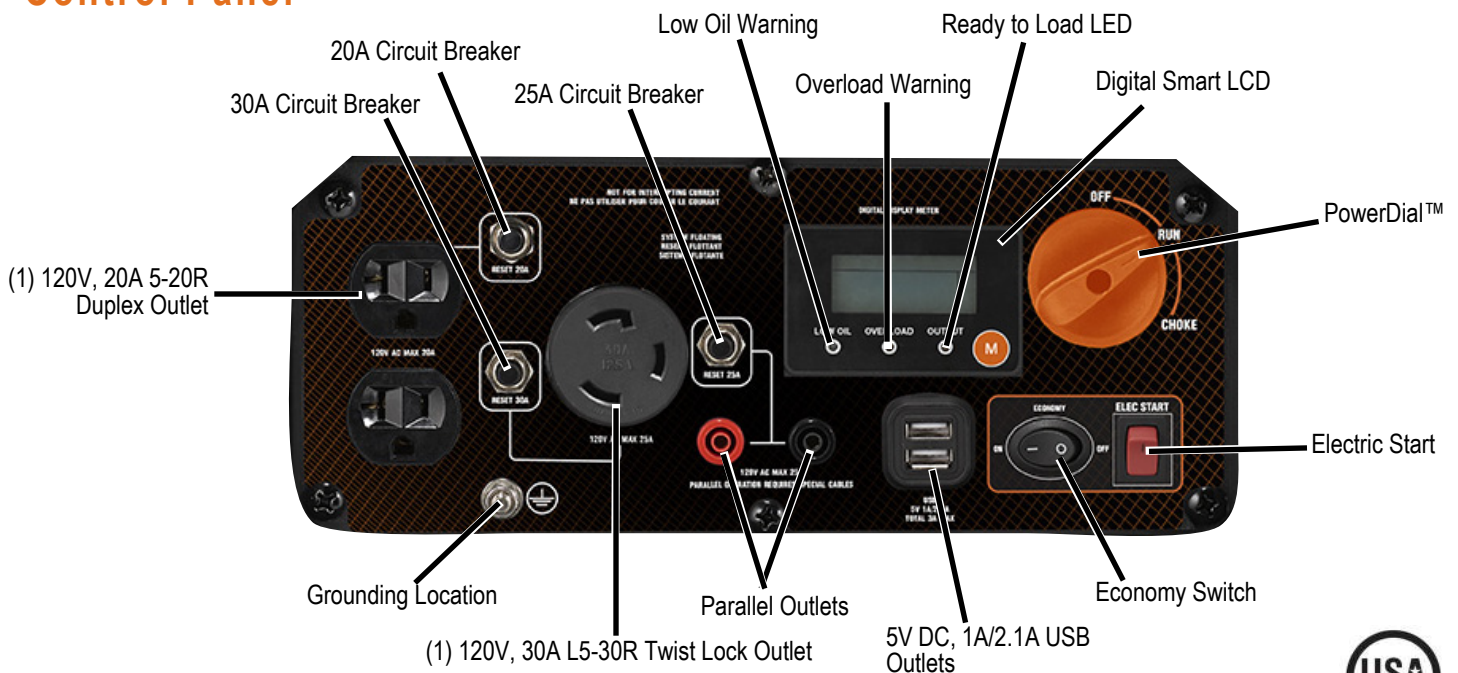

Control Panel